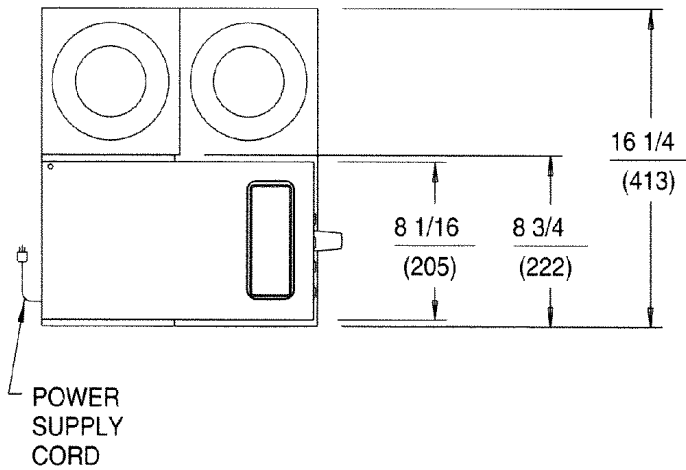

INCH
(MM)

NOTE: Specifications are subject to change without notice and are not intended for installation purposes.
See separate installation sheet for complete instructions.

MODELS	WATTS	VOLTS	AMPS	PHASE	POWER SUPPLY CORD
8571	1800	120	15	SINGLE	NEMA 5-15P
8571CA*	1500	120	12.5	SINGLE	NEMA 5-15P