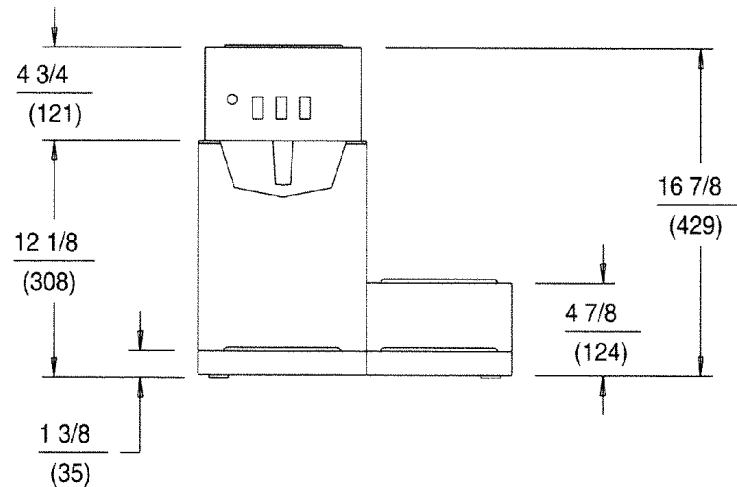

INCH
(MM)

NOTE: Specifications are subject to change without notice and are not intended for installation purposes.
See separate installation sheet for complete instructions.

MODELS	WATTS	VOLTS	AMPS	PHASE	POWER SUPPLY CORD
8571	1800	120	15	SINGLE	NEMA 5-15P
8571CA*	1500	120	12.5	SINGLE	NEMA 5-15P