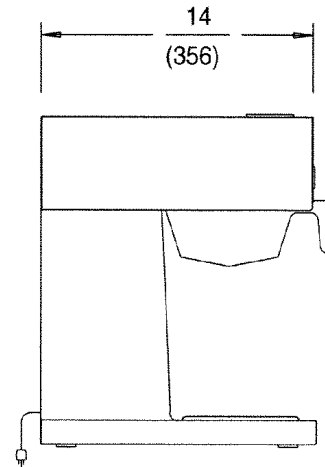

INCH
(MM)

NOTE: Specifications are subject to change without notice and are not intended for installation purposes.
See separate installation sheet for complete instructions.

MODELS	WATTS	VOLTS	AMPS	PHASE	POWER SUPPLY CORD
8571	1800	120	15	SINGLE	NEMA 5-15P
8571CA*	1500	120	12.5	SINGLE	NEMA 5-15P