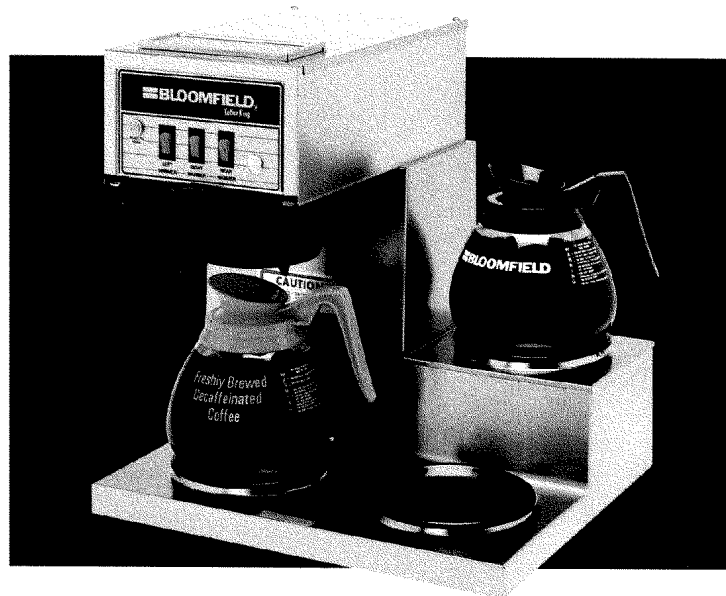

**Lo-Profile® Model 8571
3-Station Pour-Over Coffee Brewer**

Worries? Not with this dependable Lo-Profile® brewing system. Now you can count on pouring a great cup of coffee every time. Like all Bloomfield products, this proven, efficient Lo-Profile brewing system is designed to take advantage of the finest electrical components and has the lowest service cost in the industry for this type of brewer. From our patented water delivery system, to our exclusive Ready-to-Brew Light, the Lo-Profile system makes brewing effortless. And with its compact size, just under 17", it does it all. The Bloomfield Lo-Profile brewing system, simply worry-free.

Features & Benefits

- High level of commonality of parts with other Bloomfield models, significantly reducing the inventory of spare parts required to service many body styles.
- Exclusive design provides easy access to components and hot water tank for quick service.
- Rugged one-piece drawn stainless steel water tank has a superior design for extended life.

- Top quality, easy-to-clean stainless steel construction.
- Ready-to-Brew light indicates the proper water temperature to help eliminate the guesswork in brewing.
- Superior new sprayhead design spreads water gently over the coffee grounds, creating agitation and a floating action that completely saturates the coffee to capture the full, rich essence of every bean.
- High quality thermostat has a full-length stainless steel sensing bulb that recognizes water temperature accurately and cycles less frequently.
- One-piece porcelain adjustable enameled warmer plates position decanters securely, with no exposed screwheads.